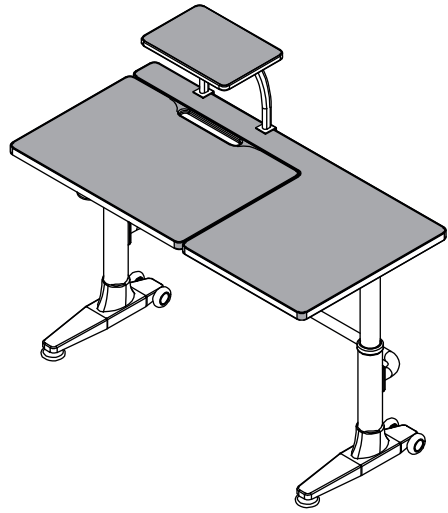

FD FUN DESK

HEALTHY ERGO STUDY DESK

Model: Ballare
Assembly Instructions

A		 M6x30			
B	 M6x40	D	 M6x10	E	
F	 M8x10	G	 5mm	H	 4mm
I		J		K	
L		M		N	
O	 M4x14	P		R	

1

2

3

4